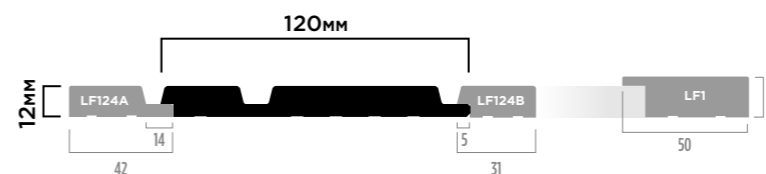

120MM X 12MM X 2700MM

LV129

120MM X 12MM X 2700MM

LV133